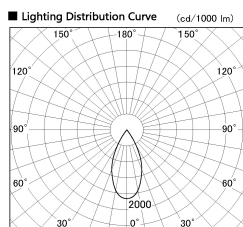

Item no. DD130-1250WW9035-DM1

Series Name: Hospitality Antiglare
downlight (DD130)

Installation	Recessed mount
Type	Hospitality Antiglare downlight (DD130)
Fixture wattage	12.1W
Beam angle	47 deg
Color Temp.	3500K
CRI	Ra>90
Luminous	749 lm
Body	Die-cast aluminum alloy
Body finish	N/A
Trim finish	White
Reflector finish	White
IP Rate	IP20
Light source	COB module
Input Voltage	AC220~240V
Dimming Type	1-10v Dimmable
Certificate	CE, CCC
Cut Hole	60