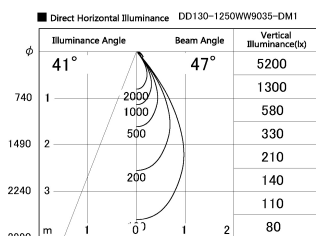

Item no. DD130-1250WW9035-DM1

Series Name: Hospitality Antiglare
downlight (DD130)

Installation	Recessed mount
Type	Hospitality Antiglare downlight (DD130)
Fixture wattage	12.1W
Beam angle	47 deg
Color Temp.	3500K
CRI	Ra>90
Luminous	749 lm
Body	Die-cast aluminum alloy
Body finish	N/A
Trim finish	White
Reflector finish	White
IP Rate	IP20
Light source	COB module
Input Voltage	AC220~240V
Dimming Type	1-10v Dimmable
Certificate	CE, CCC
Cut Hole	60