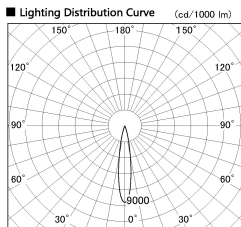

Item no. DD130-0515CW9040-DM1

Series Name: Hospitality Antiglare
downlight (DD130)

■ Direct Horizontal Illuminance DD130-0515CW9040-DM1

Beam Angle	Illuminance Angle	Vertical Illuminance (lx)
17°	17°	16000
		4000
		1780
		1000
		640
		440
		330
		250

Installation	Recessed mount
Type	Hospitality Antiglare downlight (DD130)
Fixture wattage	7.2W
Beam angle	17 deg
Color Temp.	4000K
CRI	Ra>90
Luminous	461 lm
Body	Die-cast aluminum alloy
Body finish	N/A
Trim finish	White
Reflector finish	Black Chrome
IP Rate	IP20
Light source	COB module
Input Voltage	AC220~240V
Dimming Type	1-10v Dimmable
Certificate	CE, CCC
Cut Hole	60