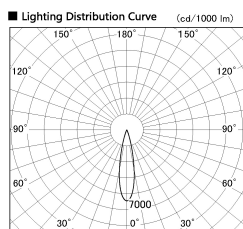

Item no. DD130-0525BB9040-DM1

Series Name: Hospitality Antiglare
downlight (DD130)

■ Direct Horizontal Illuminance DD130-0525BB9040-DM1

Beam Angle	Vertical Illuminance (lx)
21°	12920
22°	3230
23°	1440
24°	810
25°	520
26°	360
27°	260
28°	200

Installation	Recessed mount
Type	Hospitality Antiglare downlight (DD130)
Fixture wattage	7.2W
Beam angle	22 deg
Color Temp.	4000K
CRI	Ra>90
Luminous	514 lm
Body	Die-cast aluminum alloy
Body finish	N/A
Trim finish	Black
Reflector finish	Black
IP Rate	IP20
Light source	COB module
Input Voltage	AC220~240V
Dimming Type	1-10v Dimmable
Certificate	CE, CCC
Cut Hole	60