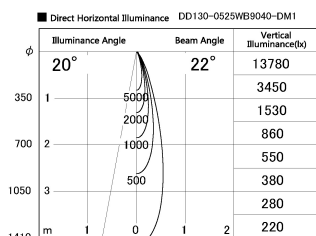

Item no. DD130-0525WB9040-DM1

Series Name: Hospitality Antiglare
downlight (DD130)

| | | |
|------------------|-------------------------|--------------------------------|
| Installation | Recessed mount | |
| Type | Hospitality | Antiglare downlight (DD130) |
| Fixture wattage | 7.2W | |
| Beam angle | 22 deg | |
| Color Temp. | 4000K | |
| CRI | Ra>90 | |
| Luminous | 533 lm | |
| Body | Die-cast aluminum alloy | |
| Body finish | N/A | |
| Trim finish | Black | |
| Reflector finish | White | |
| IP Rate | IP20 | |
| Light source | COB module | |
| Input Voltage | AC220~240V | |
| Dimming Type | 1-10v Dimmable | |
| Certificate | CE, CCC | |
| Cut Hole | 60 | |