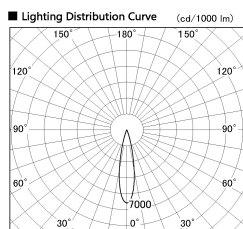

Item no. DD130-0525WB9040-DM1

Series Name: Hospitality Antiglare
downlight (DD130)

| | | |
|------------------|-------------------------|--------------------------------|
| Installation | Recessed mount | |
| Type | Hospitality | Antiglare downlight (DD130) |
| Fixture wattage | 7.2W | |
| Beam angle | 22 deg | |
| Color Temp. | 4000K | |
| CRI | Ra>90 | |
| Luminous | 533 lm | |
| Body | Die-cast aluminum alloy | |
| Body finish | N/A | |
| Trim finish | Black | |
| Reflector finish | White | |
| IP Rate | IP20 | |
| Light source | COB module | |
| Input Voltage | AC220~240V | |
| Dimming Type | 1-10v Dimmable | |
| Certificate | CE, CCC | |
| Cut Hole | 60 | |