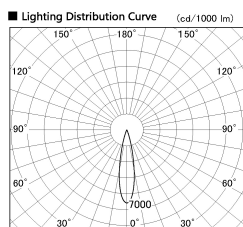

Item no. DD130-0525WW9040-DM1

Series Name: Hospitality Antiglare  
downlight (DD130)

■ Direct Horizontal Illuminance DD130-0525WW9040-DM1

φ	Illuminance Angle	Beam Angle	Vertical Illuminance (lx)
	20°	22°	13780
350			3450
700			1530
1050			860
1410			550
			380
			280
			220

Installation	Recessed mount	
Type	Hospitality	Antiglare downlight (DD130)
Fixture wattage	7.2W	
Beam angle	22 deg	
Color Temp.	4000K	
CRI	Ra>90	
Luminous	533 lm	
Body	Die-cast aluminum alloy	
Body finish	N/A	
Trim finish	White	
Reflector finish	White	
IP Rate	IP20	
Light source	COB module	
Input Voltage	AC220~240V	
Dimming Type	1-10v Dimmable	
Certificate	CE, CCC	
Cut Hole	60	