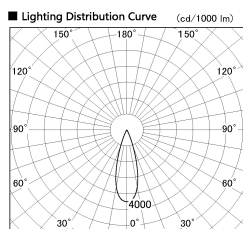

Item no. DD130-0535BB9040-DM1

Series Name: Hospitality Antiglare
downlight (DD130)

Installation	Recessed mount	
Type	Hospitality	Antiglare downlight (DD130)
Fixture wattage	7.2W	
Beam angle	31 deg	
Color Temp.	4000K	
CRI	Ra>90	
Luminous	539 lm	
Body	Die-cast aluminum alloy	
Body finish	N/A	
Trim finish	Black	
Reflector finish	Black	
IP Rate	IP20	
Light source	COB module	
Input Voltage	AC220~240V	
Dimming Type	1-10v Dimmable	
Certificate	CE, CCC	
Cut Hole	60	