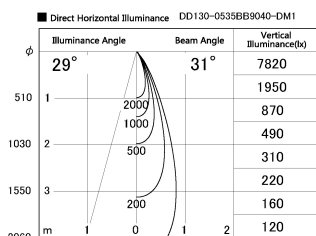

Item no. DD130-0535BB9040-DM1

Series Name: Hospitality Antiglare
downlight (DD130)

Installation	Recessed mount	
Type	Hospitality	Antiglare downlight (DD130)
Fixture wattage	7.2W	
Beam angle	31 deg	
Color Temp.	4000K	
CRI	Ra>90	
Luminous	539 lm	
Body	Die-cast aluminum alloy	
Body finish	N/A	
Trim finish	Black	
Reflector finish	Black	
IP Rate	IP20	
Light source	COB module	
Input Voltage	AC220~240V	
Dimming Type	1-10v Dimmable	
Certificate	CE, CCC	
Cut Hole	60	