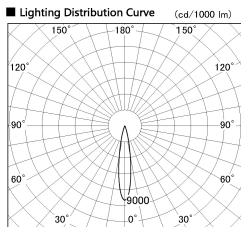

Item no. DD130-1215BW9040-DM1

Series Name: Hospitality Antiglare  
downlight (DD130)

■ Direct Horizontal Illuminance DD130-1215BW9040-DM1

φ	Illuminance Angle	Beam Angle	Vertical Illuminance (lx)
290	17°	17°	23070
1	10000		5770
	5000		2560
590	2000		1440
2	1000		920
890	500		640
3	0		470
1190	0	2	360

Installation	Recessed mount	
Type	Hospitality	Antiglare downlight (DD130)
Fixture wattage	12.1W	
Beam angle	17 deg	
Color Temp.	4000K	
CRI	Ra>90	
Luminous	681 lm	
Body	Die-cast aluminum alloy	
Body finish	N/A	
Trim finish	White	
Reflector finish	Black	
IP Rate	IP20	
Light source	COB module	
Input Voltage	AC220~240V	
Dimming Type	1-10v Dimmable	
Certificate	CE, CCC	
Cut Hole	60	