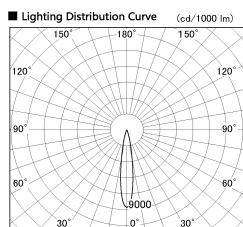

Item no. DD130-1215WB9040-DM1

Series Name: Hospitality Antiglare  
downlight (DD130)

■ Direct Horizontal Illuminance DD130-1215WB9040-DM1

φ	Illuminance Angle	Beam Angle	Vertical Illuminance (lx)
290	17°	17°	24820
1	10000		6200
	5000		2760
590	2000		1550
2	1000		990
890	500		690
3	100		510
1190	50		390

Installation	Recessed mount	
Type	Hospitality	Antiglare downlight (DD130)
Fixture wattage	12.1W	
Beam angle	17 deg	
Color Temp.	4000K	
CRI	Ra>90	
Luminous	704 lm	
Body	Die-cast aluminum alloy	
Body finish	N/A	
Trim finish	Black	
Reflector finish	White	
IP Rate	IP20	
Light source	COB module	
Input Voltage	AC220~240V	
Dimming Type	1-10v Dimmable	
Certificate	CE, CCC	
Cut Hole	60	