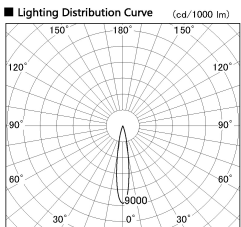

Item no. DD130-1215WW9040-DM1

Series Name: Hospitality Antiglare  
downlight (DD130)

■ Direct Horizontal Illuminance DD130-1215WW9040-DM1

φ	Illuminance Angle	Beam Angle	Vertical Illuminance (lx)
290	17°	17°	24820
1	10000		6200
	5000		2760
590	2000		1550
2	1000		990
890	500		690
3	100		510
1190	50		390

Installation	Recessed mount	
Type	Hospitality	Antiglare downlight (DD130)
Fixture wattage	12.1W	
Beam angle	17 deg	
Color Temp.	4000K	
CRI	Ra>90	
Luminous	704 lm	
Body	Die-cast aluminum alloy	
Body finish	N/A	
Trim finish	White	
Reflector finish	White	
IP Rate	IP20	
Light source	COB module	
Input Voltage	AC220~240V	
Dimming Type	1-10v Dimmable	
Certificate	CE, CCC	
Cut Hole	60	