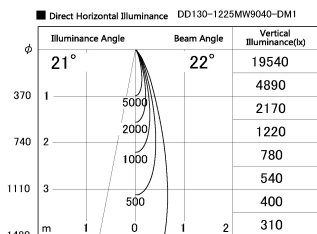

Item no. DD130-1225MW9040-DM1

Series Name: Hospitality Antiglare
downlight (DD130)

Installation	Recessed mount	
Type	Hospitality	Antiglare downlight (DD130)
Fixture wattage	12.1W	
Beam angle	22 deg	
Color Temp.	4000K	
CRI	Ra>90	
Luminous	773 lm	
Body	Die-cast aluminum alloy	
Body finish	N/A	
Trim finish	White	
Reflector finish	Mirror	
IP Rate	IP20	
Light source	COB module	
Input Voltage	AC220~240V	
Dimming Type	1-10v Dimmable	
Certificate	CE, CCC	
Cut Hole	60	