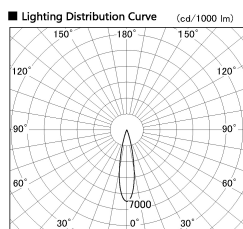

Item no. DD130-1225MW9040-DM1

Series Name: Hospitality Antiglare
downlight (DD130)

Installation	Recessed mount	
Type	Hospitality	Antiglare downlight (DD130)
Fixture wattage	12.1W	
Beam angle	22 deg	
Color Temp.	4000K	
CRI	Ra>90	
Luminous	773 lm	
Body	Die-cast aluminum alloy	
Body finish	N/A	
Trim finish	White	
Reflector finish	Mirror	
IP Rate	IP20	
Light source	COB module	
Input Voltage	AC220~240V	
Dimming Type	1-10v Dimmable	
Certificate	CE, CCC	
Cut Hole	60	