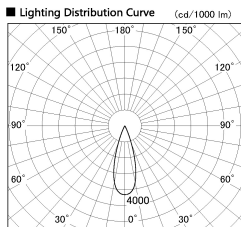

Item no. DD130-1235CB9040-DM1

Series Name: Hospitality Antiglare
downlight (DD130)

■ Direct Horizontal Illuminance DD130-1235CB9040-DM1

φ	Illuminance Angle	Beam Angle	Vertical Illuminance (lx)
30°		32°	11230
530	5000		2810
1070	2000		1250
1600	1000		700
2140	500		450
			310
			230
			180

Installation	Recessed mount	
Type	Hospitality	Antiglare downlight (DD130)
Fixture wattage	12.1W	
Beam angle	31 deg	
Color Temp.	4000K	
CRI	Ra>90	
Luminous	810 lm	
Body	Die-cast aluminum alloy	
Body finish	N/A	
Trim finish	Black	
Reflector finish	Black Chrome	
IP Rate	IP20	
Light source	COB module	
Input Voltage	AC220~240V	
Dimming Type	1-10v Dimmable	
Certificate	CE, CCC	
Cut Hole	60	