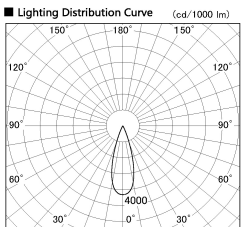

Item no. DD130-1235CW9040-DM1

Series Name: Hospitality Antiglare
downlight (DD130)

Installation	Recessed mount	
Type	Hospitality	Antiglare downlight (DD130)
Fixture wattage	12.1W	
Beam angle	31 deg	
Color Temp.	4000K	
CRI	Ra>90	
Luminous	810 lm	
Body	Die-cast aluminum alloy	
Body finish	N/A	
Trim finish	White	
Reflector finish	Black Chrome	
IP Rate	IP20	
Light source	COB module	
Input Voltage	AC220~240V	
Dimming Type	1-10v Dimmable	
Certificate	CE, CCC	
Cut Hole	60	