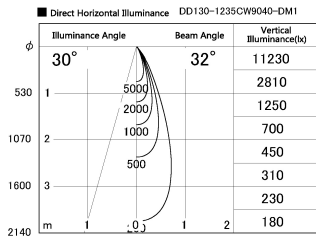

Item no. DD130-1235CW9040-DM1

Series Name: Hospitality Antiglare
downlight (DD130)

Installation	Recessed mount	
Type	Hospitality	Antiglare downlight (DD130)
Fixture wattage	12.1W	
Beam angle	31 deg	
Color Temp.	4000K	
CRI	Ra>90	
Luminous	810 lm	
Body	Die-cast aluminum alloy	
Body finish	N/A	
Trim finish	White	
Reflector finish	Black Chrome	
IP Rate	IP20	
Light source	COB module	
Input Voltage	AC220~240V	
Dimming Type	1-10v Dimmable	
Certificate	CE, CCC	
Cut Hole	60	