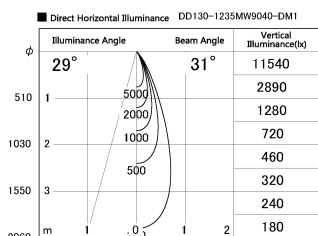

Item no. DD130-1235MW9040-DM1

Series Name: Hospitality Antiglare  
downlight (DD130)

Installation	Recessed mount
Type	Hospitality Antiglare downlight (DD130)
Fixture wattage	12.1W
Beam angle	31 deg
Color Temp.	4000K
CRI	Ra>90
Luminous	804 lm
Body	Die-cast aluminum alloy
Body finish	N/A
Trim finish	White
Reflector finish	Mirror
IP Rate	IP20
Light source	COB module
Input Voltage	AC220~240V
Dimming Type	1-10v Dimmable
Certificate	CE, CCC
Cut Hole	60