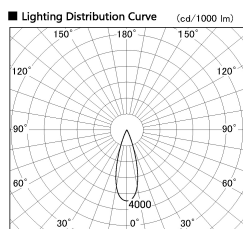

Item no. DD130-1235MW9040-DM1

Series Name: Hospitality Antiglare  
downlight (DD130)

Installation	Recessed mount
Type	Hospitality Antiglare downlight (DD130)
Fixture wattage	12.1W
Beam angle	31 deg
Color Temp.	4000K
CRI	Ra>90
Luminous	804 lm
Body	Die-cast aluminum alloy
Body finish	N/A
Trim finish	White
Reflector finish	Mirror
IP Rate	IP20
Light source	COB module
Input Voltage	AC220~240V
Dimming Type	1-10v Dimmable
Certificate	CE, CCC
Cut Hole	60