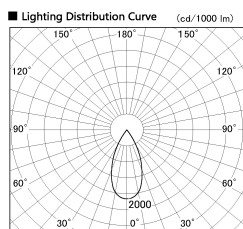

Item no. DD130-1250MB9040-DM1

Series Name: Hospitality Antiglare
downlight (DD130)

Installation	Recessed mount	
Type	Hospitality	Antiglare downlight (DD130)
Fixture wattage	12.1W	
Beam angle	47 deg	
Color Temp.	4000K	
CRI	Ra>90	
Luminous	761 lm	
Body	Die-cast aluminum alloy	
Body finish	N/A	
Trim finish	Black	
Reflector finish	Mirror	
IP Rate	IP20	
Light source	COB module	
Input Voltage	AC220~240V	
Dimming Type	1-10v Dimmable	
Certificate	CE, CCC	
Cut Hole	60	