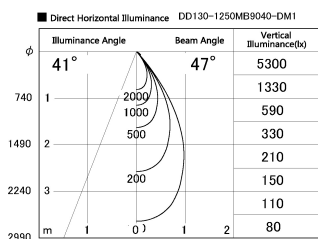

Item no. DD130-1250MB9040-DM1

Series Name: Hospitality Antiglare
downlight (DD130)

Installation	Recessed mount	
Type	Hospitality	Antiglare downlight (DD130)
Fixture wattage	12.1W	
Beam angle	47 deg	
Color Temp.	4000K	
CRI	Ra>90	
Luminous	761 lm	
Body	Die-cast aluminum alloy	
Body finish	N/A	
Trim finish	Black	
Reflector finish	Mirror	
IP Rate	IP20	
Light source	COB module	
Input Voltage	AC220~240V	
Dimming Type	1-10v Dimmable	
Certificate	CE, CCC	
Cut Hole	60	