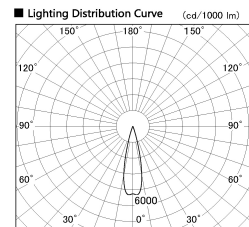

Item no. DD126-2025W9027-LX

Series Name: Cledy versa L-G (DD126-LX)

■ Direct Horizontal Illuminance DD126-2025W9027-LX

φ	Illuminance Angle	Beam Angle	Vertical Illuminance (lx)
400	23°	25°	30860
810			7720
1220			3430
1620			1930
			1230
			860
			630
			480

Installation	Recessed mount
Type	Cledy versa L-G (DD126-LX)
Fixture wattage	18.6W
Beam angle	25deg
Color Temp.	2700K
CRI	Ra>90
Luminous	1506 lm
Body	Die-cast aluminum alloy
Body finish	N/A
Trim finish	White
Reflector finish	N/A
IP Rate	IP20
Light source	COB module
Input Voltage	AC220~240V
Dimming Type	Non-Dimmable
Certificate	CE,CCC
Cut Hole	125