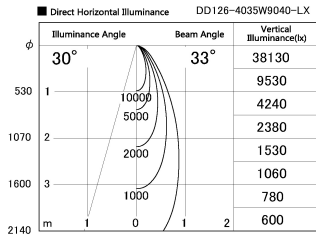

Item no. DD126-4035W9040-LX

Series Name: Cledy versa L-G (DD126-LX)

Installation	Recessed mount
Type	Cledy versa L-G (DD126-LX)
Fixture wattage	38.5W
Beam angle	29deg
Color Temp.	4000K
CRI	Ra>90
Luminous	4003 lm
Body	Die-castaluminumalloy
Body finish	N/A
Trim finish	White
Reflector finish	N/A
IP Rate	IP20
Light source	COB module
Input Voltage	AC220~240V
Dimming Type	Non-Dimmable
Certificate	CE,CCC
Cut Hole	150