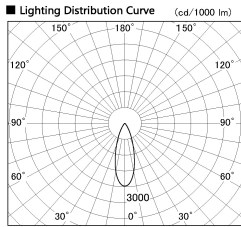

Item no. DD126-4035W9040-LX

Series Name: Cledy versa L-G (DD126-LX)

Installation	Recessed mount
Type	Cledy versa L-G (DD126-LX)
Fixture wattage	38.5W
Beam angle	29deg
Color Temp.	4000K
CRI	Ra>90
Luminous	4003 lm
Body	Die-castaluminumalloy
Body finish	N/A
Trim finish	White
Reflector finish	N/A
IP Rate	IP20
Light source	COB module
Input Voltage	AC220~240V
Dimming Type	Non-Dimmable
Certificate	CE,CCC
Cut Hole	150