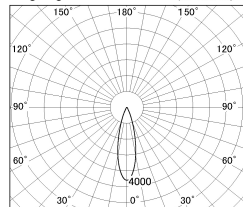

Installation	Recessed mount
Type	Cledy versa L-G (DD126-LX)
Fixture wattage	35.5W
Beam angle	25deg
Color Temp.	4000K
CRI	Ra>90
Luminous	3698 lm
Body	Die-cast aluminum alloy
Body finish	N/A
Trim finish	White
Reflector finish	N/A
IP Rate	IP20
Light source	COB module
Input Voltage	AC220~240V
Dimming Type	Non-Dimmable
Certificate	CE,CCC
Cut Hole	150

■ Lighting Distribution Curve (cd/1000 lm)

φ	Illuminance Angle	Beam Angle	Vertical Illuminance(lx)
	25°	26°	54630
440			13660
880			6070
1330			3410
1770			2190
			1520
			1110
			850