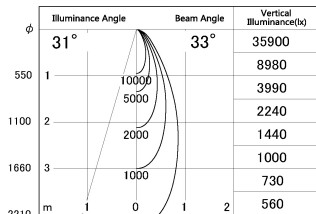

Item no. DD126-3735W9040-LX

Series Name: Cledy versa L-G (DD126-LX)

■ Lighting Distribution Curve (cd/1000 lm)

Installation	Recessed mount
Type	Cledy versa L-G (DD126-LX)
Fixture wattage	35.5W
Beam angle	28deg
Color Temp.	4000K
CRI	Ra>90
Luminous	3782 lm
Body	Die-castaluminumalloy
Body finish	N/A
Trim finish	White
Reflector finish	N/A
IP Rate	IP20
Light source	COB module
Input Voltage	AC220~240V
Dimming Type	Non-Dimmable
Certificate	CE,CCC
Cut Hole	150