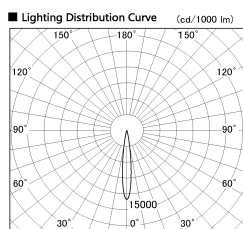

Item no. DD126-0815W9040-LX

Series Name: Cledy versa L-G (DD126-LX)

Installation	Recessed mount
Type	Cledy versa L-G (DD126-LX)
Fixture wattage	7.4W
Beam angle	13deg
Color Temp.	4000K
CRI	Ra>90
Luminous	653 lm
Body	Die-cast aluminum alloy
Body finish	N/A
Trim finish	White
Reflector finish	N/A
IP Rate	IP20
Light source	COB module
Input Voltage	AC220~240V
Dimming Type	Non-Dimmable
Certificate	CE,CCC
Cut Hole	100

■ Direct Horizontal Illuminance DD126-0815W9040-LX

φ	Illuminance Angle	Beam Angle	Vertical Illuminance (lx)
13°	13°	34290	
1	10000	8570	
2	5000	3810	
450	2000	2140	
680	1000	1370	
910	0	950	
1	0	700	
2	0	540	