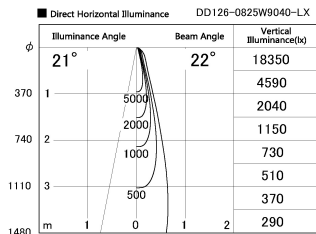

Item no. DD126-0825W9040-LX

Series Name: Cledy versa L-G (DD126-LX)

Installation	Recessed mount
Type	Cledy versa L-G (DD126-LX)
Fixture wattage	7.4W
Beam angle	22deg
Color Temp.	4000K
CRI	Ra>90
Luminous	700 lm
Body	Die-castaluminumalloy
Body finish	N/A
Trim finish	White
Reflector finish	N/A
IP Rate	IP20
Light source	COB module
Input Voltage	AC220~240V
Dimming Type	Non-Dimmable
Certificate	CE,CCC
Cut Hole	100