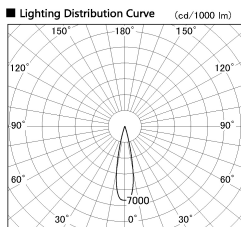

Item no. DD126-0825W9040-LX

Series Name: Cledy versa L-G (DD126-LX)

Installation	Recessed mount
Type	Cledy versa L-G (DD126-LX)
Fixture wattage	7.4W
Beam angle	22deg
Color Temp.	4000K
CRI	Ra>90
Luminous	700 lm
Body	Die-castaluminumalloy
Body finish	N/A
Trim finish	White
Reflector finish	N/A
IP Rate	IP20
Light source	COB module
Input Voltage	AC220~240V
Dimming Type	Non-Dimmable
Certificate	CE,CCC
Cut Hole	100