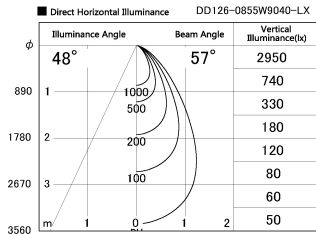

Item no. DD126-0855W9040-LX

Series Name: Cledy versa L-G (DD126-LX)

Installation	Recessed mount
Type	Cledy versa L-G (DD126-LX)
Fixture wattage	7.4W
Beam angle	57deg
Color Temp.	4000K
CRI	Ra>90
Luminous	675 lm
Body	Die-cast aluminum alloy
Body finish	N/A
Trim finish	White
Reflector finish	N/A
IP Rate	IP20
Light source	COB module
Input Voltage	AC220~240V
Dimming Type	Non-Dimmable
Certificate	CE,CCC
Cut Hole	100