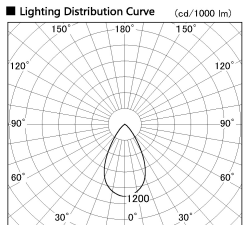

Item no. DD126-0855W9040-LX

Series Name: Cledy versa L-G (DD126-LX)

Installation	Recessed mount
Type	Cledy versa L-G (DD126-LX)
Fixture wattage	7.4W
Beam angle	57deg
Color Temp.	4000K
CRI	Ra>90
Luminous	675 lm
Body	Die-cast aluminum alloy
Body finish	N/A
Trim finish	White
Reflector finish	N/A
IP Rate	IP20
Light source	COB module
Input Voltage	AC220~240V
Dimming Type	Non-Dimmable
Certificate	CE,CCC
Cut Hole	100