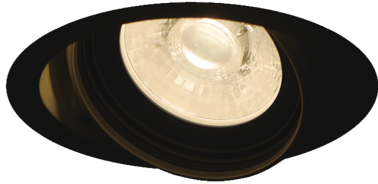

Item no. DD126-3725B9027-LX

Series Name: Cledy versa L-G (DD126-LX)

■ Direct Horizontal Illuminance DD126-3725B9027-LX

φ	Illuminance Angle	Beam Angle	Vertical Illuminance (lx)
440	25°	26°	49470
1			12370
880			5500
2			3090
1330			1980
3			1370
1770			1010
m	1	0	770

Installation	Recessed mount
Type	Cledy versa L-G (DD126-LX)
Fixture wattage	35.5W
Beam angle	25deg
Color Temp.	2700K
CRI	Ra>90
Luminous	3349 lm
Body	Die-cast aluminum alloy
Body finish	N/A
Trim finish	Black
Reflector finish	N/A
IP Rate	IP20
Light source	COB module
Input Voltage	AC220~240V
Dimming Type	Non-Dimmable
Certificate	CE,CCC
Cut Hole	150