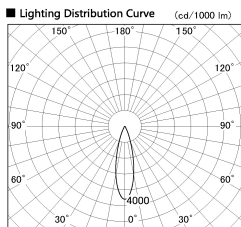

Item no. DD126-3725B9027-LX

Series Name: Cledy versa L-G (DD126-LX)

■ Direct Horizontal Illuminance DD126-3725B9027-LX

φ	Illuminance Angle	Beam Angle	Vertical Illuminance (lx)
440	25°	26°	49470
1			12370
880			5500
2			3090
1330			1980
3			1370
1770			1010
m	1	0	770

Installation	Recessed mount
Type	Cledy versa L-G (DD126-LX)
Fixture wattage	35.5W
Beam angle	25deg
Color Temp.	2700K
CRI	Ra>90
Luminous	3349 lm
Body	Die-cast aluminum alloy
Body finish	N/A
Trim finish	Black
Reflector finish	N/A
IP Rate	IP20
Light source	COB module
Input Voltage	AC220~240V
Dimming Type	Non-Dimmable
Certificate	CE,CCC
Cut Hole	150