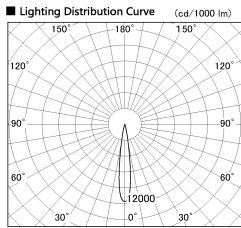

Item no. DD126-3215B9027-LX

Series Name: Cledy versa L-G (DD126-LX)

■ Direct Horizontal Illuminance DD126-3215B9027-LX

φ	Illuminance Angle	Beam Angle	Vertical Illuminance (fc)
1	14°	15°	113130
240	50000		28280
	20000		12570
490	10000		7070
2			4530
730	5000		3140
3			2310
980			1770
m	2.0	1	2

Installation	Recessed mount
Type	Cledy versa L-G (DD126-LX)
Fixture wattage	32W
Beam angle	20deg
Color Temp.	2700K
CRI	Ra>90
Luminous	2414 lm
Body	Die-cast aluminum alloy
Body finish	N/A
Trim finish	Black
Reflector finish	N/A
IP Rate	IP20
Light source	COB module
Input Voltage	AC220~240V
Dimming Type	Non-Dimmable
Certificate	CE,CCC
Cut Hole	125