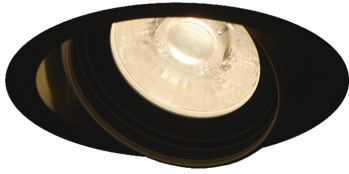

Item no. DD126-3215B9027-LX

Series Name: Cledy versa L-G (DD126-LX)

■ Direct Horizontal Illuminance DD126-3215B9027-LX

φ	Illuminance Angle	Beam Angle	Vertical Illuminance (fc)
1	14°	15°	113130
240	50000		28280
	20000		12570
490	10000		7070
2			4530
730	5000		3140
3			2310
980			1770
m	2.0	1	2

Installation	Recessed mount
Type	Cledy versa L-G (DD126-LX)
Fixture wattage	32W
Beam angle	20deg
Color Temp.	2700K
CRI	Ra>90
Luminous	2414 lm
Body	Die-cast aluminum alloy
Body finish	N/A
Trim finish	Black
Reflector finish	N/A
IP Rate	IP20
Light source	COB module
Input Voltage	AC220~240V
Dimming Type	Non-Dimmable
Certificate	CE,CCC
Cut Hole	125