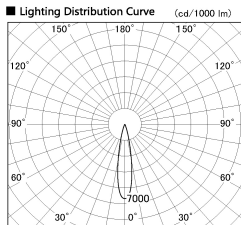

Item no. DD126-1415B9027-LX

Series Name: Cledy versa L-G (DD126-LX)

Installation	Recessed mount
Type	Cledy versa L-G (DD126-LX)
Fixture wattage	14W
Beam angle	20deg
Color Temp.	2700K
CRI	Ra>90
Luminous	1186 lm
Body	Die-cast aluminum alloy
Body finish	N/A
Trim finish	Black
Reflector finish	N/A
IP Rate	IP20
Light source	COB module
Input Voltage	AC220~240V
Dimming Type	Non-Dimmable
Certificate	CE,CCC
Cut Hole	100