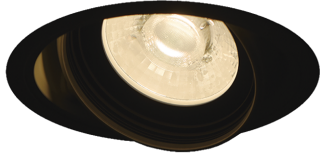

Item no. DD126-1415B9027-LX

Series Name: Cledy versa L-G (DD126-LX)

Installation	Recessed mount
Type	Cledy versa L-G (DD126-LX)
Fixture wattage	14W
Beam angle	20deg
Color Temp.	2700K
CRI	Ra>90
Luminous	1186 lm
Body	Die-cast aluminum alloy
Body finish	N/A
Trim finish	Black
Reflector finish	N/A
IP Rate	IP20
Light source	COB module
Input Voltage	AC220~240V
Dimming Type	Non-Dimmable
Certificate	CE,CCC
Cut Hole	100