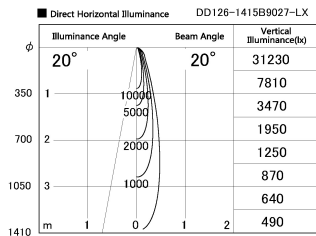

Item no. DD126-1415B9027-LX

Series Name: Cledy versa L-G (DD126-LX)

Installation	Recessed mount
Type	Cledy versa L-G (DD126-LX)
Fixture wattage	14W
Beam angle	20deg
Color Temp.	2700K
CRI	Ra>90
Luminous	1186 lm
Body	Die-cast aluminum alloy
Body finish	N/A
Trim finish	Black
Reflector finish	N/A
IP Rate	IP20
Light source	COB module
Input Voltage	AC220~240V
Dimming Type	Non-Dimmable
Certificate	CE,CCC
Cut Hole	100