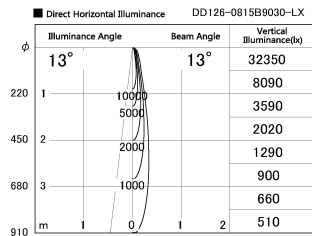

Item no. DD126-0815B9030-LX

Series Name: Cledy versa L-G (DD126-LX)

| | |
|------------------|----------------------------|
| Installation | Recessed mount |
| Type | Cledy versa L-G (DD126-LX) |
| Fixture wattage | 7.4W |
| Beam angle | 13deg |
| Color Temp. | 3000K |
| CRI | Ra>90 |
| Luminous | 616 lm |
| Body | Die-cast aluminum alloy |
| Body finish | N/A |
| Trim finish | Black |
| Reflector finish | N/A |
| IP Rate | IP20 |
| Light source | COB module |
| Input Voltage | AC220~240V |
| Dimming Type | Non-Dimmable |
| Certificate | CE,CCC |
| Cut Hole | 100 |