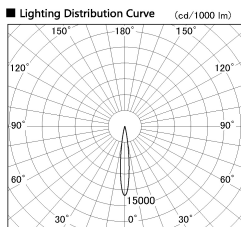

Item no. DD126-0815B9030-LX

Series Name: Cledy versa L-G (DD126-LX)

| | |
|------------------|----------------------------|
| Installation | Recessed mount |
| Type | Cledy versa L-G (DD126-LX) |
| Fixture wattage | 7.4W |
| Beam angle | 13deg |
| Color Temp. | 3000K |
| CRI | Ra>90 |
| Luminous | 616 lm |
| Body | Die-cast aluminum alloy |
| Body finish | N/A |
| Trim finish | Black |
| Reflector finish | N/A |
| IP Rate | IP20 |
| Light source | COB module |
| Input Voltage | AC220~240V |
| Dimming Type | Non-Dimmable |
| Certificate | CE,CCC |
| Cut Hole | 100 |