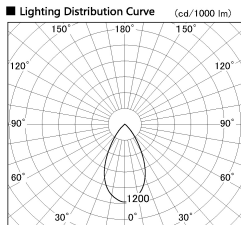

Item no. DD126-3755B9040-LX

Series Name: Cledy versa L-G (DD126-LX)

Installation	Recessed mount
Type	Cledy versa L-G (DD126-LX)
Fixture wattage	35.5W
Beam angle	36deg
Color Temp.	4000K
CRI	Ra>90
Luminous	3675 lm
Body	Die-cast aluminum alloy
Body finish	N/A
Trim finish	Black
Reflector finish	N/A
IP Rate	IP20
Light source	COB module
Input Voltage	AC220~240V
Dimming Type	Non-Dimmable
Certificate	CE,CCC
Cut Hole	150