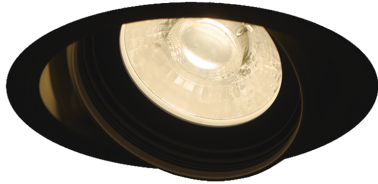

Item no. DD126-3755B9040-LX

Series Name: Cledy versa L-G (DD126-LX)

Installation	Recessed mount
Type	Cledy versa L-G (DD126-LX)
Fixture wattage	35.5W
Beam angle	36deg
Color Temp.	4000K
CRI	Ra>90
Luminous	3675 lm
Body	Die-cast aluminum alloy
Body finish	N/A
Trim finish	Black
Reflector finish	N/A
IP Rate	IP20
Light source	COB module
Input Voltage	AC220~240V
Dimming Type	Non-Dimmable
Certificate	CE,CCC
Cut Hole	150