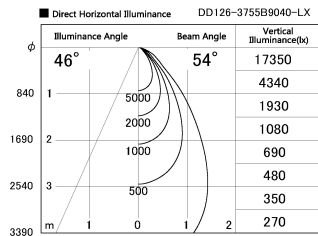

Item no. DD126-3755B9040-LX

Series Name: Cledy versa L-G (DD126-LX)

Installation	Recessed mount
Type	Cledy versa L-G (DD126-LX)
Fixture wattage	35.5W
Beam angle	36deg
Color Temp.	4000K
CRI	Ra>90
Luminous	3675 lm
Body	Die-cast aluminum alloy
Body finish	N/A
Trim finish	Black
Reflector finish	N/A
IP Rate	IP20
Light source	COB module
Input Voltage	AC220~240V
Dimming Type	Non-Dimmable
Certificate	CE,CCC
Cut Hole	150