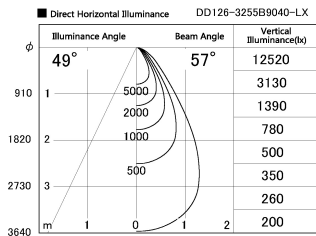

Item no. DD126-3255B9040-LX

Series Name: Cledy versa L-G (DD126-LX)

Installation	Recessed mount
Type	Cledy versa L-G (DD126-LX)
Fixture wattage	32W
Beam angle	20deg
Color Temp.	4000K
CRI	Ra>90
Luminous	2751 lm
Body	Die-cast aluminum alloy
Body finish	N/A
Trim finish	Black
Reflector finish	N/A
IP Rate	IP20
Light source	COB module
Input Voltage	AC220~240V
Dimming Type	Non-Dimmable
Certificate	CE,CCC
Cut Hole	125