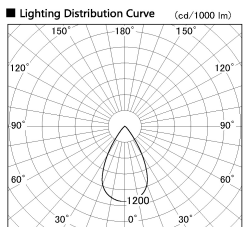

Item no. DD126-3255B9040-LX

Series Name: Cledy versa L-G (DD126-LX)

Installation	Recessed mount
Type	Cledy versa L-G (DD126-LX)
Fixture wattage	32W
Beam angle	20deg
Color Temp.	4000K
CRI	Ra>90
Luminous	2751 lm
Body	Die-cast aluminum alloy
Body finish	N/A
Trim finish	Black
Reflector finish	N/A
IP Rate	IP20
Light source	COB module
Input Voltage	AC220~240V
Dimming Type	Non-Dimmable
Certificate	CE,CCC
Cut Hole	125