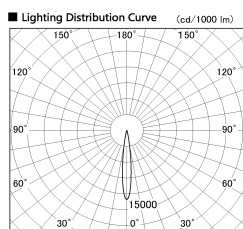

Item no. DD126-0815B9040-LX

Series Name: Cledy versa L-G (DD126-LX)

Installation	Recessed mount
Type	Cledy versa L-G (DD126-LX)
Fixture wattage	7.4W
Beam angle	13deg
Color Temp.	4000K
CRI	Ra>90
Luminous	653 lm
Body	Die-cast aluminum alloy
Body finish	N/A
Trim finish	Black
Reflector finish	N/A
IP Rate	IP20
Light source	COB module
Input Voltage	AC220~240V
Dimming Type	Non-Dimmable
Certificate	CE,CCC
Cut Hole	100

■ Direct Horizontal Illuminance DD126-0815B9040-LX

φ	Illuminance Angle	Beam Angle	Vertical Illuminance (lx)
13°	13°	34290	
1	10000	8570	
2	5000	3810	
450	2000	2140	
680	1000	1370	
910	0	950	
1	0	700	
2	0	540	