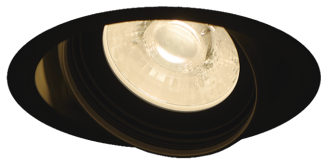

Item no. DD126-0815B9040-LX

Series Name: Cledy versa L-G (DD126-LX)

Installation	Recessed mount
Type	Cledy versa L-G (DD126-LX)
Fixture wattage	7.4W
Beam angle	13deg
Color Temp.	4000K
CRI	Ra>90
Luminous	653 lm
Body	Die-cast aluminum alloy
Body finish	N/A
Trim finish	Black
Reflector finish	N/A
IP Rate	IP20
Light source	COB module
Input Voltage	AC220~240V
Dimming Type	Non-Dimmable
Certificate	CE,CCC
Cut Hole	100

■ Direct Horizontal Illuminance DD126-0815B9040-LX

φ	Illuminance Angle	Beam Angle	Vertical Illuminance (lx)
13°	13°	34290	
1	10000	8570	
2	5000	3810	
450	2000	2140	
680	1000	1370	
910	0	950	
1	0	700	
2	0	540	