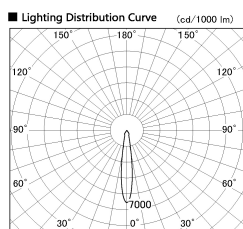

Item no. DD136-1915W9027-R

Series Name: Versa R-G (DD136-R)

Installation	Recessed mount
Type	Versa R-G (DD136-R)
Fixture wattage	18.6W
Beam angle	16 deg
Color Temp.	2700K
CRI	Ra>90
Luminous	1674 lm
Body	Die-cast aluminum alloy
Body finish	N/A
Trim finish	White
Reflector finish	N/A
IP Rate	IP20
Light source	COB module
Input Voltage	AC220~240V
Dimming Type	Non-Dimmable
Certificate	CE, CCC
Cut Hole	100

Direct Horizontal Illuminance DD136-1915W9027-R

φ	Illuminance Angle	Beam Angle	Vertical Illuminance (lx)
280	15°	1	42930
		2	10730
520	15°	1	4770
		2	2680
780	15°	1	1720
		2	1190
1050	15°	1	880
		2	670