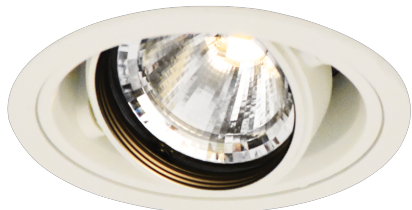

Item no. DD136-1915W9027-R

Series Name: Versa R-G (DD136-R)

Installation	Recessed mount
Type	Versa R-G (DD136-R)
Fixture wattage	18.6W
Beam angle	16 deg
Color Temp.	2700K
CRI	Ra>90
Luminous	1674 lm
Body	Die-cast aluminum alloy
Body finish	N/A
Trim finish	White
Reflector finish	N/A
IP Rate	IP20
Light source	COB module
Input Voltage	AC220~240V
Dimming Type	Non-Dimmable
Certificate	CE, CCC
Cut Hole	100

Direct Horizontal Illuminance DD136-1915W9027-R

φ	Illuminance Angle	Beam Angle	Vertical Illuminance (lx)
280	15°	1	42930
		2	10730
520	15°	1	4770
		2	2680
780	15°	1	1720
		2	1190
1050	15°	1	880
		2	670