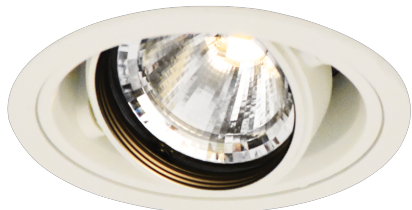

Item no. DD136-1940W9027-R

Series Name: Versa R-G (DD136-R)

Installation	Recessed mount
Type	Versa R-G (DD136-R)
Fixture wattage	18.6W
Beam angle	57 deg
Color Temp.	2700K
CRI	Ra>90
Luminous	1807 lm
Body	Die-cast aluminum alloy
Body finish	N/A
Trim finish	White
Reflector finish	N/A
IP Rate	IP20
Light source	COB module
Input Voltage	AC220~240V
Dimming Type	Non-Dimmable
Certificate	CE, CCC
Cut Hole	100