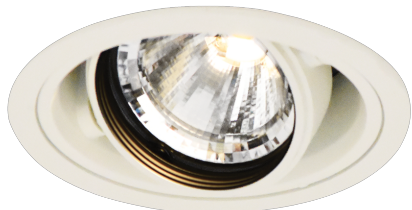

Item no. DD136-1115W9027-R

Series Name: Versa R-G (DD136-R)

Installation	Recessed mount
Type	Versa R-G (DD136-R)
Fixture wattage	10.5W
Beam angle	16 deg
Color Temp.	2700K
CRI	Ra>90
Luminous	1012 lm
Body	Die-cast aluminum alloy
Body finish	N/A
Trim finish	White
Reflector finish	N/A
IP Rate	IP20
Light source	COB module
Input Voltage	AC220~240V
Dimming Type	Non-Dimmable
Certificate	CE, CCC
Cut Hole	100