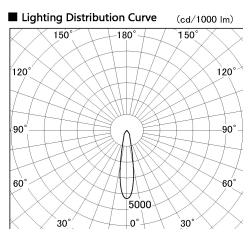

Item no. DD136-3520W9030-R

Series Name: Versa R-G (DD136-R)

Installation	Recessed mount
Type	Versa R-G (DD136-R)
Fixture wattage	36W
Beam angle	21 deg
Color Temp.	3000K
CRI	Ra>90
Luminous	4257 lm
Body	Die-cast aluminum alloy
Body finish	N/A
Trim finish	White
Reflector finish	N/A
IP Rate	IP20
Light source	COB module
Input Voltage	AC220~240V
Dimming Type	Non-Dimmable
Certificate	CE, CCC
Cut Hole	150

■ Direct Horizontal Illuminance DD136-3520W9030-R

Illuminance Angle	Beam Angle	Vertical Illuminance (lx)
20°	0	73300
	1	18330
	2	8140
21°	0	4580
	1	2930
	2	2040
3	1500	1150