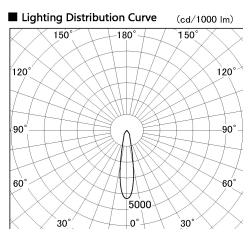

Item no. DD136-2620W9035-R

Series Name: Versa R-G (DD136-R)

Installation	Recessed mount
Type	Versa R-G (DD136-R)
Fixture wattage	23W
Beam angle	21 deg
Color Temp.	3500K
CRI	Ra>90
Luminous	2969 lm
Body	Die-cast aluminum alloy
Body finish	N/A
Trim finish	White
Reflector finish	N/A
IP Rate	IP20
Light source	COB module
Input Voltage	AC220~240V
Dimming Type	Non-Dimmable
Certificate	CE, CCC
Cut Hole	150

■ Direct Horizontal Illuminance DD136-2620W9035-R

Illuminance Angle	Beam Angle	Vertical Illuminance (lx)
20°	1	51130
	2	12780
21°	1	5680
	2	3200
22°	1	2050
	2	1420
23°	1	1040
	2	800