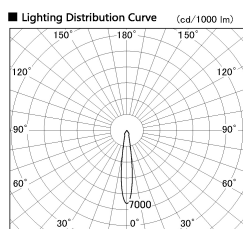

Item no. DD136-1115W9035-R

Series Name: Versa R-G (DD136-R)

Installation	Recessed mount
Type	Versa R-G (DD136-R)
Fixture wattage	10.5W
Beam angle	16 deg
Color Temp.	3500K
CRI	Ra>90
Luminous	1023 lm
Body	Die-cast aluminum alloy
Body finish	N/A
Trim finish	White
Reflector finish	N/A
IP Rate	IP20
Light source	COB module
Input Voltage	AC220~240V
Dimming Type	Non-Dimmable
Certificate	CE, CCC
Cut Hole	100

■ Direct Horizontal Illuminance DD136-1115W9035-R

φ	Illuminance Angle	Beam Angle	Vertical Illuminance (lx)
260	15°	16°	26560
1			6640
			2950
520			1660
2			1060
780			740
3			540
1050			410