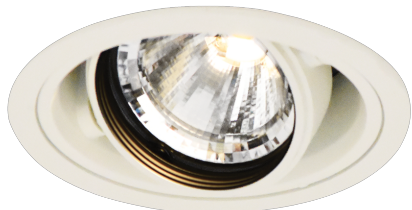

Item no. DD136-1130W9035-R

Series Name: Versa R-G (DD136-R)

Installation	Recessed mount
Type	Versa R-G (DD136-R)
Fixture wattage	10.5W
Beam angle	40 deg
Color Temp.	3500K
CRI	Ra>90
Luminous	1084 lm
Body	Die-cast aluminum alloy
Body finish	N/A
Trim finish	White
Reflector finish	N/A
IP Rate	IP20
Light source	COB module
Input Voltage	AC220~240V
Dimming Type	Non-Dimmable
Certificate	CE, CCC
Cut Hole	100