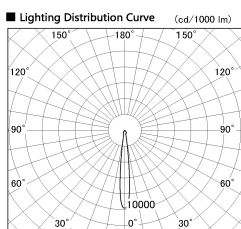

Item no. DD136-2615W9040-R

Series Name: Versa R-G (DD136-R)

Installation	Recessed mount
Type	Versa R-G (DD136-R)
Fixture wattage	23W
Beam angle	12 deg
Color Temp.	4000K
CRI	Ra>90
Luminous	2792 lm
Body	Die-cast aluminum alloy
Body finish	N/A
Trim finish	White
Reflector finish	N/A
IP Rate	IP20
Light source	COB module
Input Voltage	AC220~240V
Dimming Type	Non-Dimmable
Certificate	CE, CCC
Cut Hole	150

Direct Horizontal Illuminance DD136-2615W9040-R

φ	Illuminance Angle	Beam Angle	Vertical Illuminance (lx)	
170	10°	12°	109860	
1			27470	
			12210	
340			6870	
2			4390	
520			3050	
3			2240	
690			1720	
m	1	2 0 0	1	2