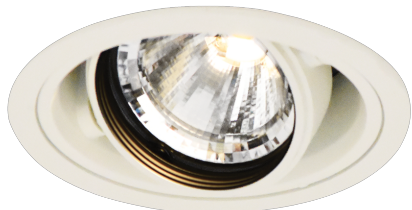

Item no. DD136-1930W9040-R

Series Name: Versa R-G (DD136-R)

Installation	Recessed mount
Type	Versa R-G (DD136-R)
Fixture wattage	18.6W
Beam angle	39 deg
Color Temp.	4000K
CRI	Ra>90
Luminous	1818 lm
Body	Die-cast aluminum alloy
Body finish	N/A
Trim finish	White
Reflector finish	N/A
IP Rate	IP20
Light source	COB module
Input Voltage	AC220~240V
Dimming Type	Non-Dimmable
Certificate	CE, CCC
Cut Hole	100