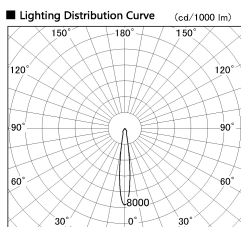

Item no. DD136-0815W9040-R

Series Name: Versa R-G (DD136-R)

Installation	Recessed mount
Type	Versa R-G (DD136-R)
Fixture wattage	7.5W
Beam angle	14 deg
Color Temp.	4000K
CRI	Ra>90
Luminous	741 lm
Body	Die-cast aluminum alloy
Body finish	N/A
Trim finish	White
Reflector finish	N/A
IP Rate	IP20
Light source	COB module
Input Voltage	AC220~240V
Dimming Type	Non-Dimmable
Certificate	CE, CCC
Cut Hole	100

Direct Horizontal Illuminance DD136-0815W9040-R

φ	Illuminance Angle	Beam Angle	Vertical Illuminance (lx)
220	13°	14°	22990
1			5750
			2550
450			1440
2			920
680			640
3			470
910			360
m	1	0	1
			2