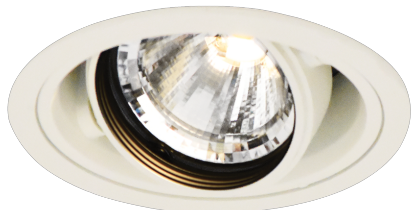

Item no. DD136-0815W9040-R

Series Name: Versa R-G (DD136-R)

Installation	Recessed mount
Type	Versa R-G (DD136-R)
Fixture wattage	7.5W
Beam angle	14 deg
Color Temp.	4000K
CRI	Ra>90
Luminous	741 lm
Body	Die-cast aluminum alloy
Body finish	N/A
Trim finish	White
Reflector finish	N/A
IP Rate	IP20
Light source	COB module
Input Voltage	AC220~240V
Dimming Type	Non-Dimmable
Certificate	CE, CCC
Cut Hole	100

Direct Horizontal Illuminance DD136-0815W9040-R

φ	Illuminance Angle	Beam Angle	Vertical Illuminance (lx)
220	13°	14°	22990
1			5750
			2550
450			1440
2			920
680			640
3			470
910			360
m	1	0	1
			2