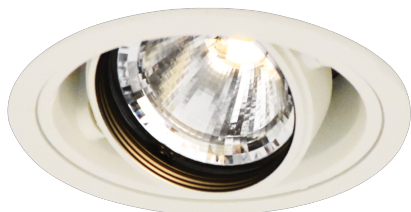

Item no. DD136-0840W9040-R

Series Name: Versa R-G (DD136-R)

Installation	Recessed mount
Type	Versa R-G (DD136-R)
Fixture wattage	7.5W
Beam angle	36 deg
Color Temp.	4000K
CRI	Ra>90
Luminous	819 lm
Body	Die-cast aluminum alloy
Body finish	N/A
Trim finish	White
Reflector finish	N/A
IP Rate	IP20
Light source	COB module
Input Voltage	AC220~240V
Dimming Type	Non-Dimmable
Certificate	CE, CCC
Cut Hole	100