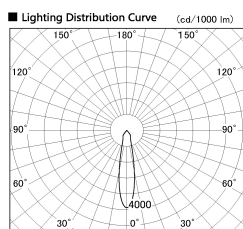

Item no. DD136-2520B9027-R

Series Name: Versa R-G (DD136-R)

Installation	Recessed mount
Type	Versa R-G (DD136-R)
Fixture wattage	23W
Beam angle	21 deg
Color Temp.	2700K
CRI	Ra>90
Luminous	2726 lm
Body	Die-cast aluminum alloy
Body finish	N/A
Trim finish	Black
Reflector finish	N/A
IP Rate	IP20
Light source	COB module
Input Voltage	AC220~240V
Dimming Type	Non-Dimmable
Certificate	CE, CCC
Cut Hole	125

■ Direct Horizontal Illuminance DD136-2520B9027-R

φ	Illuminance Angle	Beam Angle	Vertical Illuminance (lx)	
350	20°	21°	42670	
1			10670	
700			4740	
2			2670	
1050			1710	
3			1190	
1410			870	
m	1	0	2	670