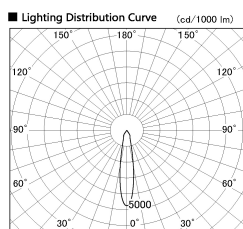

Item no. DD136-1120B9027-R

Series Name: Versa R-G (DD136-R)

Installation	Recessed mount
Type	Versa R-G (DD136-R)
Fixture wattage	10.5W
Beam angle	19 deg
Color Temp.	2700K
CRI	Ra>90
Luminous	1038 lm
Body	Die-cast aluminum alloy
Body finish	N/A
Trim finish	Black
Reflector finish	N/A
IP Rate	IP20
Light source	COB module
Input Voltage	AC220~240V
Dimming Type	Non-Dimmable
Certificate	CE, CCC
Cut Hole	100

■ Direct Horizontal Illuminance DD136-1120B9027-R

φ	Illuminance Angle	Beam Angle	Vertical Illuminance (lx)
1	19°	19°	19830
330			4960
660			2200
1000			1240
1330			790
			550
			400
			310