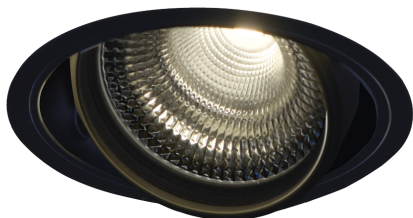

Item no. DD136-3520B9030-R

Series Name: Versa R-G (DD136-R)

Installation	Recessed mount
Type	Versa R-G (DD136-R)
Fixture wattage	36W
Beam angle	21 deg
Color Temp.	3000K
CRI	Ra>90
Luminous	4257 lm
Body	Die-cast aluminum alloy
Body finish	N/A
Trim finish	Black
Reflector finish	N/A
IP Rate	IP20
Light source	COB module
Input Voltage	AC220~240V
Dimming Type	Non-Dimmable
Certificate	CE, CCC
Cut Hole	150