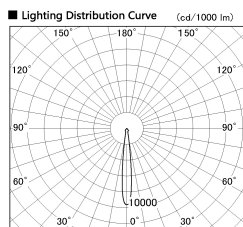

Item no. DD136-2815B9030-R

Series Name: Versa R-G (DD136-R)

Installation	Recessed mount
Type	Versa R-G (DD136-R)
Fixture wattage	28W
Beam angle	12 deg
Color Temp.	3000K
CRI	Ra>90
Luminous	3190 lm
Body	Die-cast aluminum alloy
Body finish	N/A
Trim finish	Black
Reflector finish	N/A
IP Rate	IP20
Light source	COB module
Input Voltage	AC220~240V
Dimming Type	Non-Dimmable
Certificate	CE, CCC
Cut Hole	150

■ Direct Horizontal Illuminance DD136-2815B9030-R

φ	Illuminance Angle	Beam Angle	Vertical Illuminance (lx)
190	11°	12°	123480
1	50000		30870
	20000		13720
380	10000		7720
2			4940
570	5000		3430
3			2520
770	m	1 0 1 2	1930