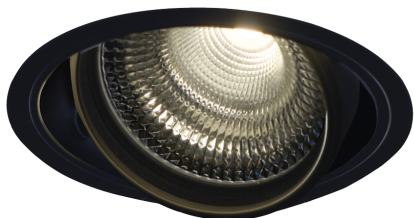

Item no. DD136-2820B9030-R

Series Name: Versa R-G (DD136-R)

Installation	Recessed mount
Type	Versa R-G (DD136-R)
Fixture wattage	28W
Beam angle	21 deg
Color Temp.	3000K
CRI	Ra>90
Luminous	3438 lm
Body	Die-cast aluminum alloy
Body finish	N/A
Trim finish	Black
Reflector finish	N/A
IP Rate	IP20
Light source	COB module
Input Voltage	AC220~240V
Dimming Type	Non-Dimmable
Certificate	CE, CCC
Cut Hole	150