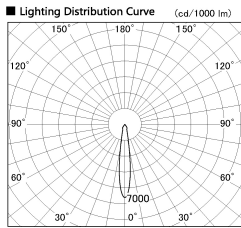

Item no. DD136-1115B9030-R

Series Name: Versa R-G (DD136-R)

■ Direct Horizontal Illuminance DD136-1115B9030-R

φ	Illuminance Angle	Beam Angle	Vertical Illuminance (lx)
260	15°	16°	26820
1			6700
520	2		2980
			1680
780	3		1070
			740
1050	m	1	550
		2	420

Installation	Recessed mount
Type	Versa R-G (DD136-R)
Fixture wattage	10.5W
Beam angle	16 deg
Color Temp.	3000K
CRI	Ra>90
Luminous	1033 lm
Body	Die-cast aluminum alloy
Body finish	N/A
Trim finish	Black
Reflector finish	N/A
IP Rate	IP20
Light source	COB module
Input Voltage	AC220~240V
Dimming Type	Non-Dimmable
Certificate	CE, CCC
Cut Hole	100