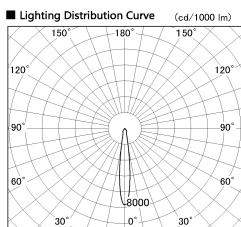

Item no. DD136-0815B9030-R

Series Name: Versa R-G (DD136-R)

Installation	Recessed mount
Type	Versa R-G (DD136-R)
Fixture wattage	7.5W
Beam angle	14 deg
Color Temp.	3000K
CRI	Ra>90
Luminous	738 lm
Body	Die-cast aluminum alloy
Body finish	N/A
Trim finish	Black
Reflector finish	N/A
IP Rate	IP20
Light source	COB module
Input Voltage	AC220~240V
Dimming Type	Non-Dimmable
Certificate	CE, CCC
Cut Hole	100

■ Direct Horizontal Illuminance DD136-0815B9030-R

φ	Illuminance Angle	Beam Angle	Vertical Illuminance (lx)	
220	13°	14°	22900	
1			5720	
			2540	
450			1430	
2			920	
680			640	
3			470	
910			360	
m	1	0	1	2