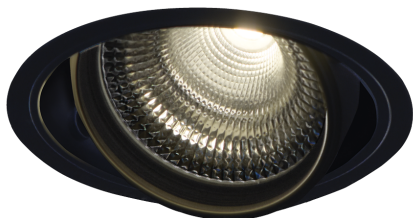

Item no. DD136-2630B9035-R

Series Name: Versa R-G (DD136-R)

Installation	Recessed mount
Type	Versa R-G (DD136-R)
Fixture wattage	23W
Beam angle	30 deg
Color Temp.	3500K
CRI	Ra>90
Luminous	2978 lm
Body	Die-cast aluminum alloy
Body finish	N/A
Trim finish	Black
Reflector finish	N/A
IP Rate	IP20
Light source	COB module
Input Voltage	AC220~240V
Dimming Type	Non-Dimmable
Certificate	CE, CCC
Cut Hole	150