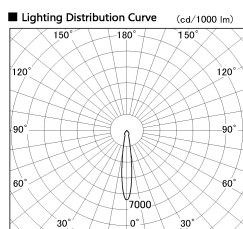

Item no. DD136-2515B9035-R

Series Name: Versa R-G (DD136-R)

Installation	Recessed mount
Type	Versa R-G (DD136-R)
Fixture wattage	23W
Beam angle	15 deg
Color Temp.	3500K
CRI	Ra>90
Luminous	2554 lm
Body	Die-cast aluminum alloy
Body finish	N/A
Trim finish	Black
Reflector finish	N/A
IP Rate	IP20
Light source	COB module
Input Voltage	AC220~240V
Dimming Type	Non-Dimmable
Certificate	CE, CCC
Cut Hole	125

■ Direct Horizontal Illuminance DD136-2515B9035-R

φ	Illuminance Angle	Beam Angle	Vertical Illuminance (lx)
1	14°	15°	62890
240			15720
			6990
			3930
2			2520
490			1750
730			1280
980			980