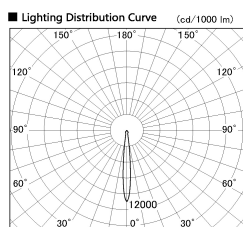

Item no. DD136-2015B9040-R

Series Name: Versa R-G (DD136-R)

Installation	Recessed mount
Type	Versa R-G (DD136-R)
Fixture wattage	20W
Beam angle	11 deg
Color Temp.	4000K
CRI	Ra>90
Luminous	2009 lm
Body	Die-cast aluminum alloy
Body finish	N/A
Trim finish	Black
Reflector finish	N/A
IP Rate	IP20
Light source	COB module
Input Voltage	AC220~240V
Dimming Type	Non-Dimmable
Certificate	CE, CCC
Cut Hole	125

■ Direct Horizontal Illuminance DD136-2015B9040-R

φ	Illuminance Angle	Beam Angle	Vertical Illuminance (lx)
170	10°	11°	87050
1			21760
340			9670
2			5440
520			3480
3			2420
690			1780
m	1	0	1360