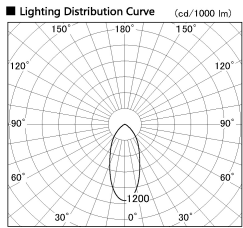

Item no. DD138-4540MW9027L

Series Name: Φ 150 Spark (Swallow Cone) (DD138L)

Installation	Recessed mount
Type	Φ 150 Spark (Swallow Cone) (DD138L)
Fixture wattage	41W
Beam angle	44deg
Color Temp.	2700K
CRI	Ra>90
Luminous	4804 lm
Body	Die-cast aluminum alloy
Body finish	N/A
Trim finish	White
Reflector finish	Mirror
IP Rate	IP20
Light source	COB module
Input Voltage	AC220~240V
Dimming Type	Non-Dimmable
Certificate	CE,CCC
Cut Hole	150

Height (Weight)	
48.5W	125 (1.4kg)
41.0W	106 (1.2kg)
28.0W	106 (1.2kg)
23.0W	76 (0.9kg)
20.0W	76 (0.9kg)