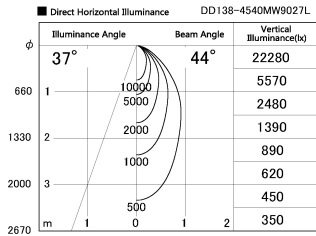

Item no. DD138-4540MW9027L

Series Name: Φ 150 Spark (Swallow Cone) (DD138L)

Installation	Recessed mount
Type	Φ 150 Spark (Swallow Cone) (DD138L)
Fixture wattage	41W
Beam angle	44deg
Color Temp.	2700K
CRI	Ra>90
Luminous	4804 lm
Body	Die-cast aluminum alloy
Body finish	N/A
Trim finish	White
Reflector finish	Mirror
IP Rate	IP20
Light source	COB module
Input Voltage	AC220~240V
Dimming Type	Non-Dimmable
Certificate	CE,CCC
Cut Hole	150

Height (Weight)	
48.5W	125 (1.4kg)
41.0W	106 (1.2kg)
28.0W	106 (1.2kg)
23.0W	76 (0.9kg)
20.0W	76 (0.9kg)