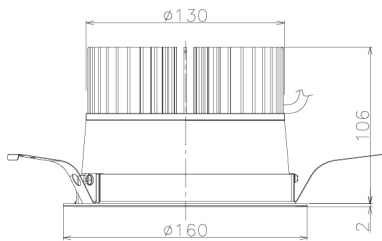

Item no. DD138-4540MW9027L

Series Name: Φ 150 Spark (Swallow Cone) (DD138L)

Installation	Recessed mount
Type	Φ 150 Spark (Swallow Cone) (DD138L)
Fixture wattage	41W
Beam angle	44deg
Color Temp.	2700K
CRI	Ra>90
Luminous	4804 lm
Body	Die-cast aluminum alloy
Body finish	N/A
Trim finish	White
Reflector finish	Mirror
IP Rate	IP20
Light source	COB module
Input Voltage	AC220~240V
Dimming Type	Non-Dimmable
Certificate	CE,CCC
Cut Hole	150

Height (Weight)	
48.5W	125 (1.4kg)
41.0W	106 (1.2kg)
28.0W	106 (1.2kg)
23.0W	76 (0.9kg)
20.0W	76 (0.9kg)