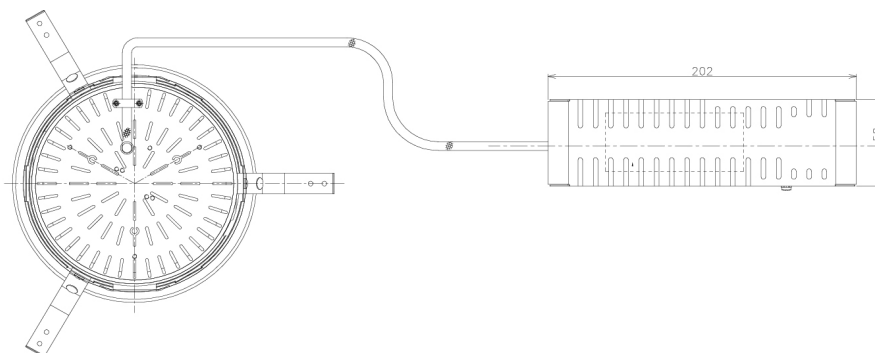

Item no. DD138-4540MW9027L

Series Name: Φ 150 Spark (Swallow Cone) (DD138L)

Installation	Recessed mount
Type	Φ 150 Spark (Swallow Cone) (DD138L)
Fixture wattage	41W
Beam angle	44deg
Color Temp.	2700K
CRI	Ra>90
Luminous	4804 lm
Body	Die-cast aluminum alloy
Body finish	N/A
Trim finish	White
Reflector finish	Mirror
IP Rate	IP20
Light source	COB module
Input Voltage	AC220~240V
Dimming Type	Non-Dimmable
Certificate	CE,CCC
Cut Hole	150

Height (Weight)	
48.5W	125 (1.4kg)
41.0W	106 (1.2kg)
28.0W	106 (1.2kg)
23.0W	76 (0.9kg)
20.0W	76 (0.9kg)